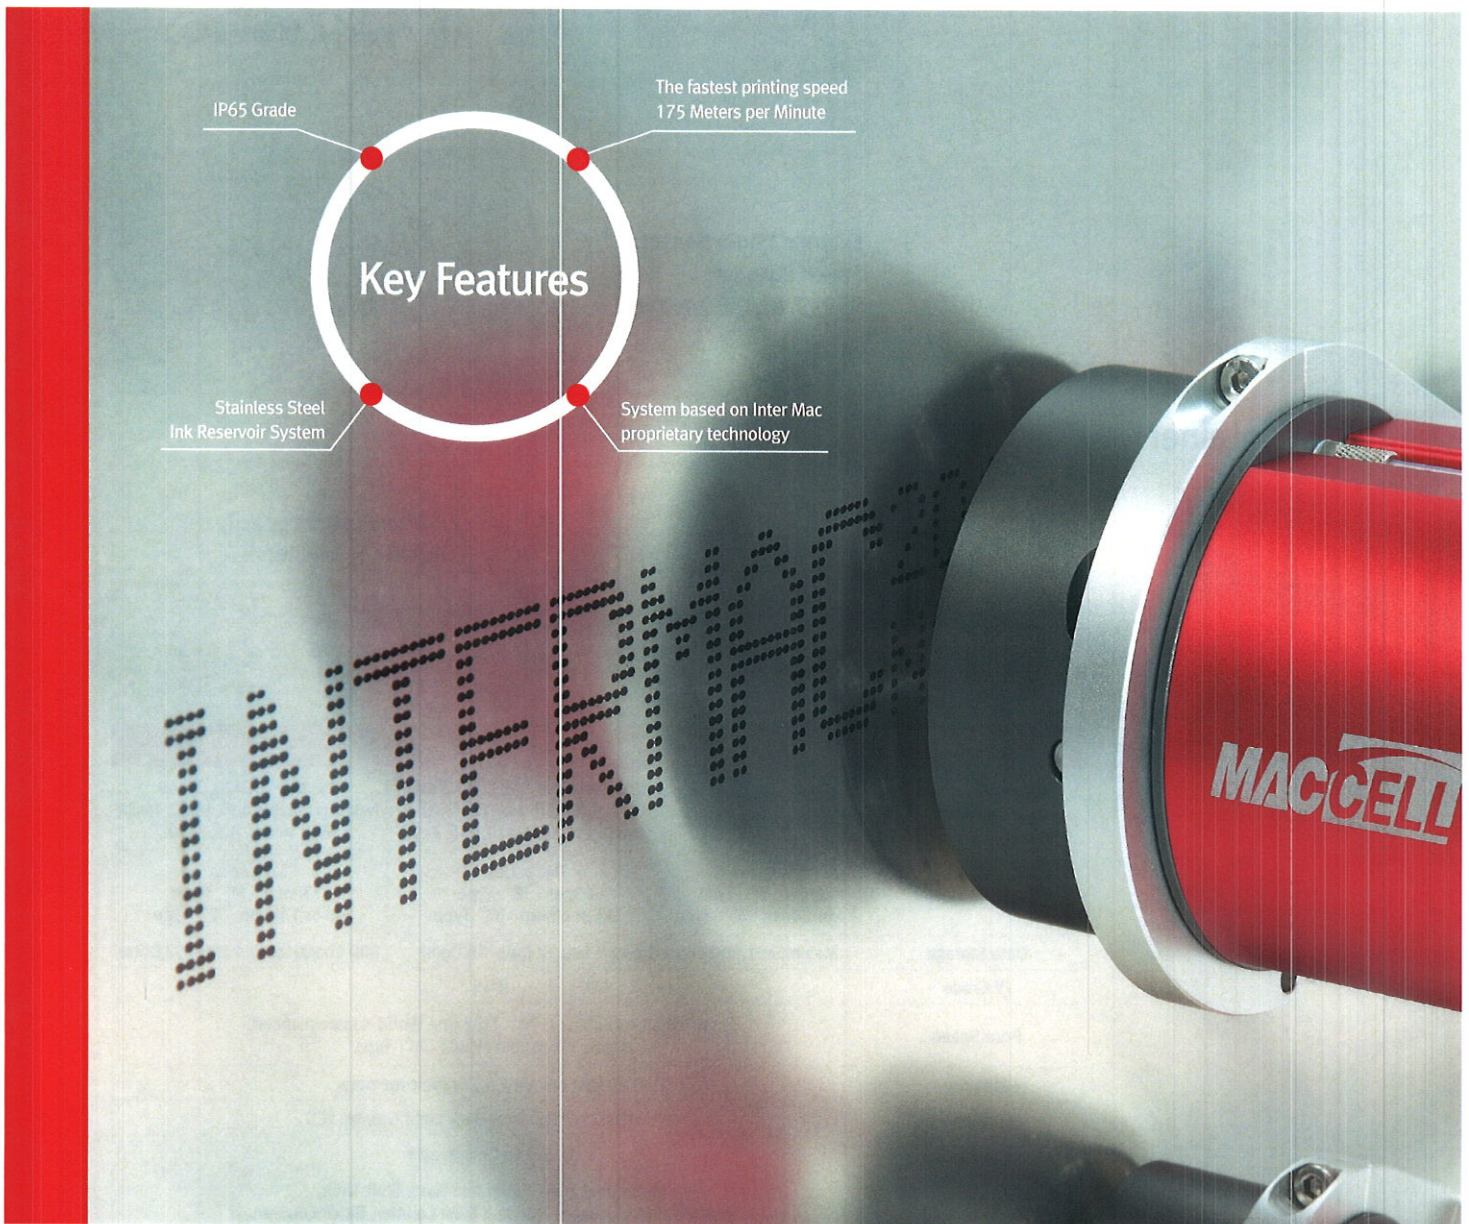

WATERPROOF DOD INKJET PRINTER

Product Info

Inter Mac Waterproof DOD Inkjet Printer is equipped with special waterproof design that protect the system while performing marking and coding on products in humid and dusty environment.

IP65 Design can help increase the productivity with low maintenance cost. In addition, this system is made with world's best Drop on Demand (DOD) technology so you can get flexible, fine marking with high speed.

Printhead/Controller

Print Speed :
175 Meters per Minute (Max.)

External Photo Sensor,
Speed Encoder
RS232, RS485 Interface

Ink Container

2.5 Liters Large Capacity
(Option : 5, 14 Liters)

Specifications

Items	maccell 7100 ⁺	maccell 7200 ⁺	maccell 7400 ⁺
Character Font (HxW)	One Line : 5x5, 5x10, 7x5, 7x10	One Line : 5x5, 5x10, 7x5, 7x10, 12x9, 12x18, 16x10, 16x20 Two Lines : 5x5, 5x10, 7x5, 7x10	One Line : 32x20, 32x40 Two Lines : 12x9, 12x18, 16x10, 16x20 Four Lines : 7x5, 7x10
Character Height	7nozzles 26mm "P" Type 14 or 24mm "C" Type	16nozzles 63mm "P" Type 33 or 60mm "C" Type	32nozzles 130mm "P" Type 68 or 124mm "C" Type
Data Storage	Maximum 1,000 Characters / 1 Line (7 Dots, 16 Dots)		500 Characters / 1 Line (32 Dots)
IP Grade	IP65		
Print Speed	Up to 175m/min (Max.) "P" Type (the World's fastest speed) Up to 125m/min (Max.) "C" Type		
Memory	100 Text memory, 50 Graphic memory		
LCD Display	37cm(H)x70cm(W) Dots Back Light Graphic LCD		
Fond Reduction	0-5 Step Changeable		
Print Function	Date, Real Time, Expiration Date, Shift Time, Up and Down Counter, Odd and Even Counter, Batch Counter, Single/Double/Light Print, Repeat Print		
Hot Key Function	Print Direction, Dot Size, Print Speed, Print Delay, Purge		
Keypad	Tone Up Keypad, 59keys, Dialogue Menu		
Ink Container	Standard 2.5 Liters Stainless Steel Container (Option : 5, 14Liters)		
Inks	MEK Based		
Signal	External Photo Sensor, Speed Encoder		
Power	90-250V AC 60Hz		
Interface	RS485, RS232		
Networking	Up to 15 Controllers		
Operating Temperature	5 - 45°C		