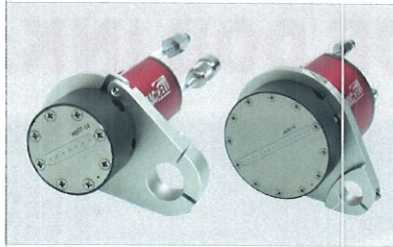

WATERPROOF DOD INKJET PRINTER

Product Info

Inter Mac Waterproof DOD Inkjet Printer is equipped with special waterproof design that protect the system while performing marking and coding on products in humid and dusty environment.

IP65 Design can help increase the productivity with low maintenance cost. In addition, this system is made with world's best Drop on Demand (DOD) technology so you can get flexible, fine marking with high speed.

Printhead/Controller

Print Speed :
175 Meters per Minute (Max.)

External Photo Sensor,
Speed Encoder
RS232, RS485 Interface

Ink Container

2.5 Liters Large Capacity
(Option : 5, 14 Liters)

Specifications

Items	maccell 7100 ⁺	maccell 7200 ⁺	maccell 7400 ⁺
Character Font (HxW)	One Line : 5x5, 5x10, 7x5, 7x10	One Line : 5x5, 5x10, 7x5, 7x10, 12x9, 12x18, 16x10, 16x20 Two Lines : 5x5, 5x10, 7x5, 7x10	One Line : 32x20, 32x40 Two Lines : 12x9, 12x18, 16x10, 16x20 Four Lines : 7x5, 7x10
Character Height	7nozzles 26mm "P" Type 14 or 24mm "C" Type	16nozzles 63mm "P" Type 33 or 60mm "C" Type	32nozzles 130mm "P" Type 68 or 124mm "C" Type
Data Storage	Maximum 1,000 Characters / 1 Line (7 Dots, 16 Dots)		500 Characters / 1 Line (32 Dots)
IP Grade	IP65		
Print Speed	Up to 175m/min (Max.) "P" Type (the World's fastest speed) Up to 125m/min (Max.) "C" Type		
Memory	100 Text memory, 50 Graphic memory		
LCD Display	37cm(H)x70cm(W) Dots Back Light Graphic LCD		
Fond Reduction	0-5 Step Changeable		
Print Function	Date, Real Time, Expiration Date, Shift Time, Up and Down Counter, Odd and Even Counter, Batch Counter, Single/Double/Light Print, Repeat Print		
Hot Key Function	Print Direction, Dot Size, Print Speed, Print Delay, Purge		
Keypad	Tone Up Keypad, 59keys, Dialogue Menu		
Ink Container	Standard 2.5 Liters Stainless Steel Container (Option : 5, 14Liters)		
Inks	MEK Based		
Signal	External Photo Sensor, Speed Encoder		
Power	90-250V AC 60Hz		
Interface	RS485, RS232		
Networking	Up to 15 Controllers		
Operating Temperature	5 - 45°C		